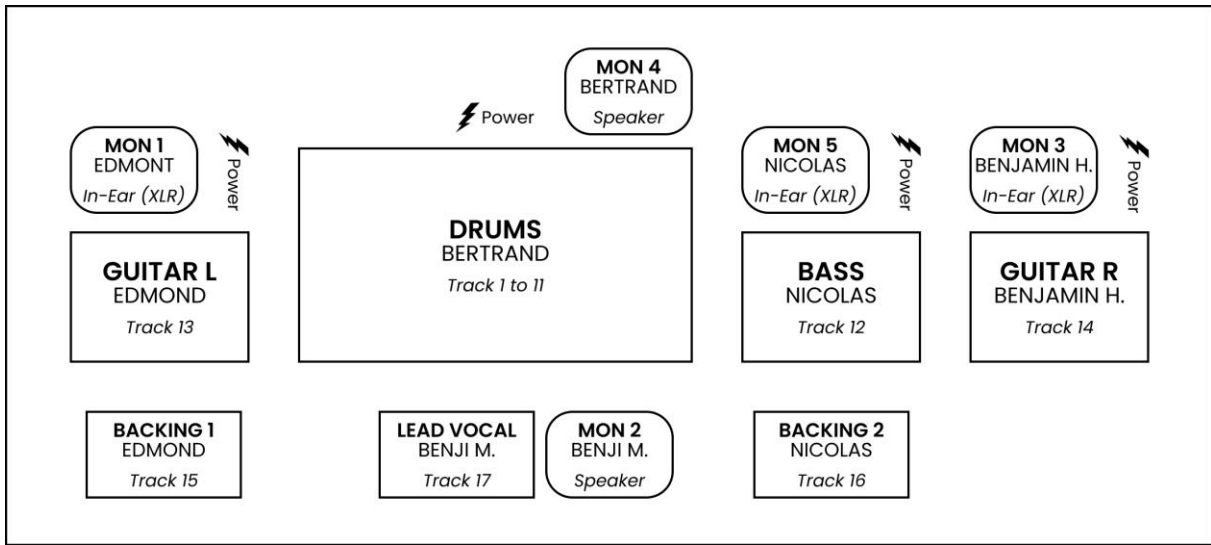

# Among Vultures - Tech Rider

2026

Track	Instrument	Input	Mic/output (to provide)	Comments	Inserts
1	Drums (Bertrand)	Kick in	D6 / B52		Gate 01
2		Trigger	XLR		
3		Snare top	Sm57 / B57		Gate 02
4		Snare bot	Sm57 / B57 / E604		Gate 03
5		HH	Sm81 / Cond.		
6		Rack Tom	D2 / E604		Gate 04
7		Floor Tom 1	D4 / E604		Gate 05
8		Floor Tom 2	D4 / E604		Gate 06
9		Ride	Cond.		
10		Overhead L	Cond. (C414, KM184, ...)		
11		Overhead R	Cond. (C414, KM184, ...)		
12	Bass (Nicolas)	-	DI / Re20 / D112		
13	Guitar L (Edmont)	-	Red Box 5	Own	
14	Guitar R (Benjamin H.)	-	Sm57		
			Quad Cortex (XLR)	Own	
			Sm57		
15	Backing 1 (Edmond)	-	Sm58	Tall stand	
16	Backing 2 (Nicolas)	-	Sm58	Tall stand	
17	Lead vocal (Benji M.)	-	HF	Own mic & stand	
18	Spare vocal	-	XLR	If wireless doesn't work.	
19	Samples	-	DI	Not necessary	

## MONITORING

<b>Mon 1</b> (GTR L) <i>Edmond</i>	In Ear, XLR needed on stage → more GTR L, GTR R, kick, snare, lead vocal, bass, backing Edmond, intro (if there is one)
<b>Mon 2</b> (Lead) <i>Benji M.</i>	Lead vocal, GTR L, GTR R, intro (if there is one)
<b>Mon 3</b> (GTR R) <i>Benjamin H.</i>	In Ear, XLR needed on stage → GTR L, more GTR R, kick, hi-hat, snare, lead vocal, bass, intro (if there is one)
<b>Mon 4</b> (Drums) <i>Bertrand</i>	GTR R, GTR L, kick, snare, lead vocal, bass, intro (if there is one)
<b>Mon 5</b> (Bass) <i>Nicolas</i>	In Ear, XLR needed on stage → GTR R, GTR L, kick, hi-hat, snare, lead vocal, more bass, backing Nicolas, intro (if there is one)

## BACKLINE

What we can bring with us and share with the other bands if needed:

- **Drum:** Spaun Drum (kick, tom 1, floor tom 1, floor tom 2) please make sure that the other bands have their own snare, pedal, cymbals and stands

- **Bass:** Gallien-Krueger 4x10 (8 ohms)
- **Guitar:** (2x) Orange 2x12 open back (16 ohms)

If something sticks, no problem, we will discuss and find a solution. We are looking forward to play at your place !