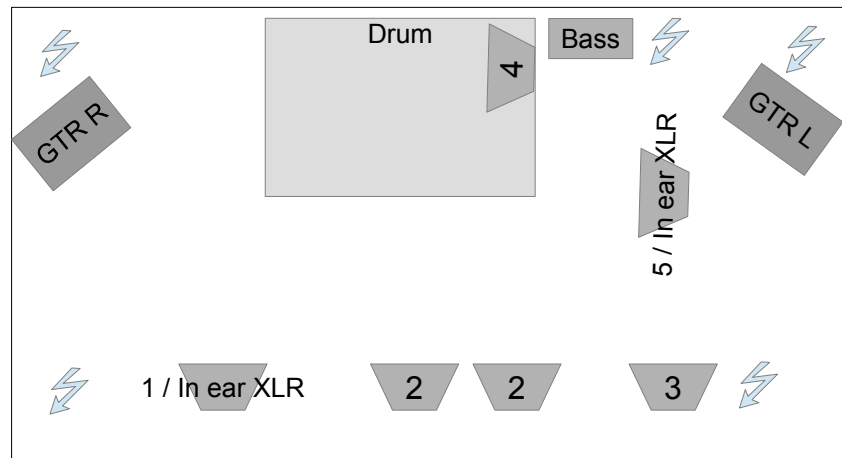

Input list:

In	Instrument	Mic	Remark	Inserts
1	Kick in	D6 / B52		Gate 01
2	Sn top	Sm57 / B57		Gate 02
3	Sn bot	Sm57 / B57 / E604		Gate 03
4	HH	Sm81 / Cond.		
5	Tom	D2 / E 604		Gate 04
6	Floor Tom 1	D4 / E604		Gate 05
7	Floor Tom 2	D4 / E604		Gate 06
8	Ride	Cond.		
9	OverHead L	Cond. (C414,KM184,...)		
10	OverHead R	Cond. (C414,KM184,...)		
10	Bass	DI / Re20 / D112		
12	GTR Edmond Stage R	Red Box 5	Own	
		Sm57		
13	GTR Jérémie Stage L	Red Box 5	Own	
		Sm57		
14	Backing Edmond	Sm58	Tall stand	
15	Backing stage L	Sm58	Tall stand	
16	Lead vocal	HF	Own, no stand	
17	Sampler	DI	Not necessary	

MONITORING

Mon1 (GTL R)	In Ear, XLR needed on stage → more GTR R, GTR L, kick, snare, lead vocal, bass, backing Edmond, intro (if there is one)
Mon2 (Lead)	Lead vocal, GTR L, GTR R, intro (if there is one)
Mon3 (GTR L)	GTR R, more GTR L, kick, lead vocal, intro (if there is one)
Mon4 (Drum)	In Ear, XLR needed on stage → GTR R, GTR L, kick, snare, lead vocal, bass, intro (if there is one)
Mon5 (Bass)	In Ear, XLR needed on stage → GTR R, GTR L, kick, snare, lead vocal, more bass, intro (if there is one)